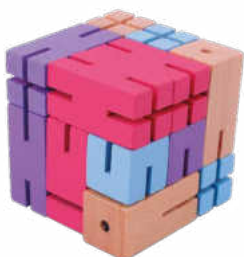

IQ-Test Puzzle Boy aus Holz

17340 Display, IQ-Test, Puzzle Boy
b/h/t: 25 × 20 × 20 cm
Würfel aus Holz, bunt
20 Stück, 3 Motive, sortiert
*Display, IQ-Test, puzzle boy, w/h/d: 25 × 20 × 20 cm
wooden cubes, 20 pieces, 3 styles, assorted:*

Puzzle Boy aus Holz
b/h/t: 4,8 × 4,8 × 4,8 cm
Puzzle boy, wood
w/h/d: 4,8 × 4,8 × 4,8 cm:

17341 Puzzle Boy, grün, orange, gelb -
green, orange, yellow

17342 Puzzle Boy, blau, orange, hellblau -
blue, orange, light blue

17343 Puzzle Boy, violett, lila, hellblau -
pink, lavender, light blue

Schwierigkeitsgrade -
Einfach
Schwierig
Extrem
Unglaublich
Genial

Difficulty levels:
Simple ★
Difficult ★★
Extreme ★★★
Incredible ★★★★
Genius ★★★★★

The Puzzle Boys

17341 ★ ★ ★ ★

17342 ★ ★ ★ ★

17343 ★ ★ ★ ★

17340