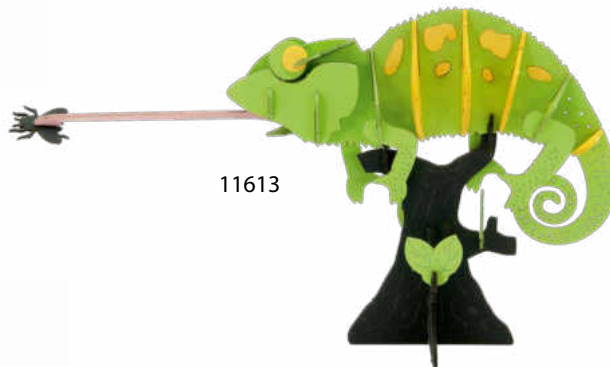

3D paper models

11761

11612 3D Papiermodell, Nashorn, b/h/t: 11 × 6 × 3,5 cm
3D paper model, rhinoceros, w/h/d: 11 × 6 × 3,5 cm

11613 3D Papiermodell, Chamäleon, b/h/t: 14 × 9,5 × 4,5 cm
3D paper model, chameleon, w/h/d: 14 × 9,5 × 4,5 cm

11620 3D Papiermodell, Löwe, b/h/t: 13 × 7,5 × 4,5 cm
3D paper model, lion, w/h/d: 13 × 7,5 × 4,5 cm

11625 3D Papiermodell, Schildkröte, b/h/t: 10 × 4,5 × 6,5 cm
3D paper model, tortoise, w/h/d: 10 × 4,5 × 6,5 cm

11685 3D Papiermodell, Tiger, b/h/t: 14 × 7 × 3,5 cm
3D paper model, tiger, w/h/d: 14 × 7 × 3,5 cm

11738 3D Papiermodell, Chamäleon, bunt,
b/h/t: 12 × 8,5 × 6,5 cm
3D paper model, colorful chameleon, w/h/d: 12 × 8,5 × 6,5 cm

11761 3D Papiermodell, Zebra, b/h/t: 10 × 7,5 × 3 cm
3D paper model, zebra, w/h/d: 10 × 7,5 × 3 cm

3D Papiermodell in Packung b/h/t: ca. 10,5 × 21 × 0,5 cm
3D paper model packed w/h/d: approx. 10,5 × 21 × 0,5 cm

11612

11738

11685

11613

11620

11625