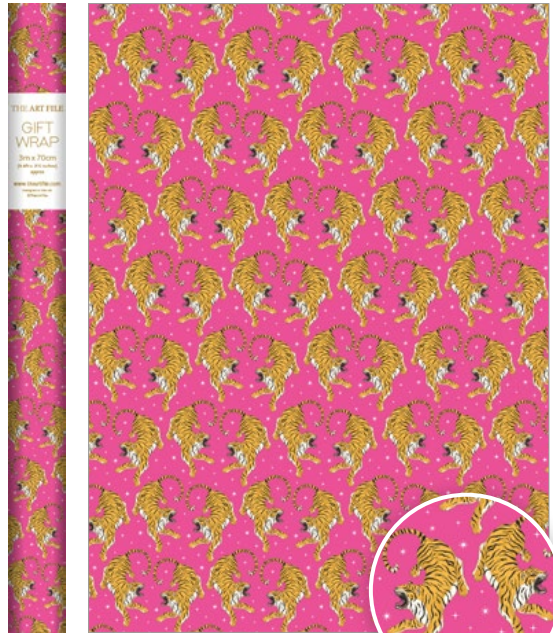

RW50

© THE ART FILE

No IN RANGE: 27 / MATERIAL: 80GSM COATED / LENGTH: 3 METRES