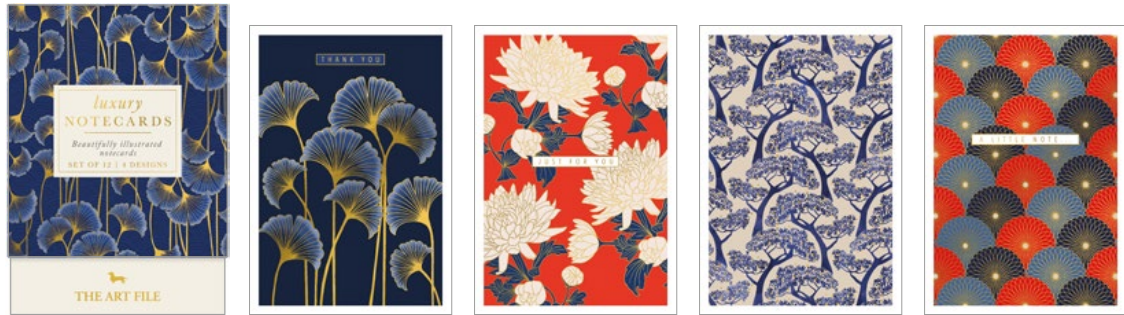

NCL03

THANK YOU

JUST FOR YOU

BLANK

A LITTLE NOTE