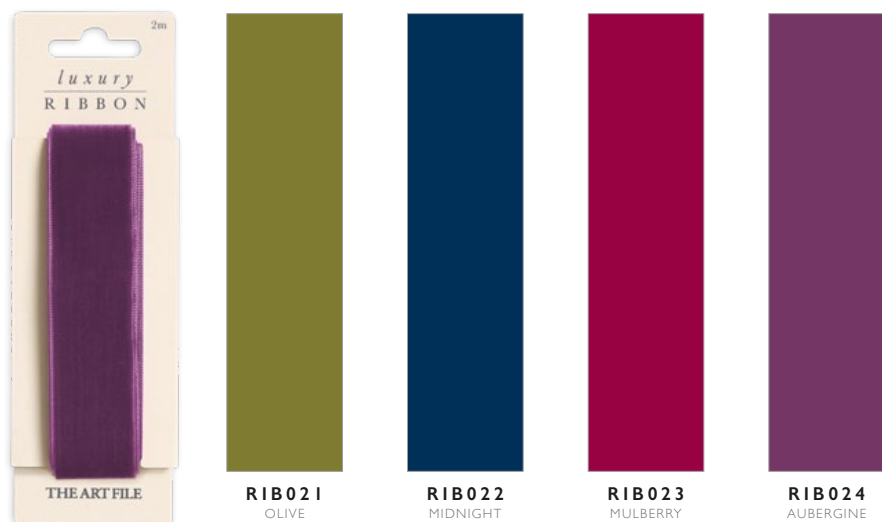

SIZE: 25mm x 2 metres NO. IN RANGE: 4 / MATERIAL: NYLON VELVET

© THE ART FILE

RIBBON