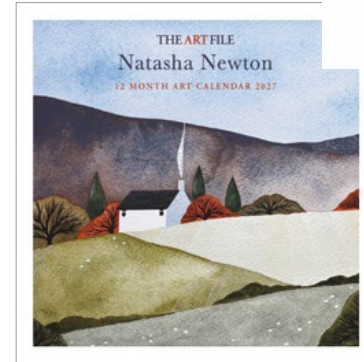

CAL29

Special order item

Please contact your representative