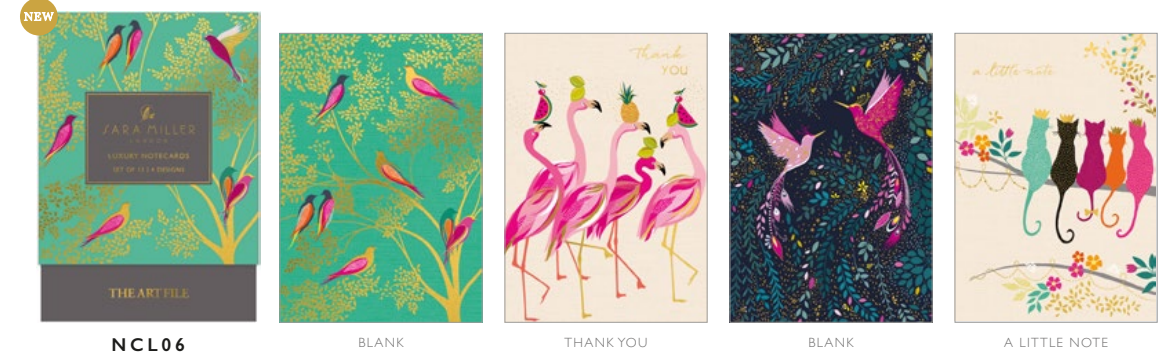

stationery

THE ART FILE
A VERSATILE BRAND

These beautifully designed stationery items can add important extra sales for our customers everywhere.

LUXURY NOTECARD BOX

Set of 12 notecards with 4 designs

We're thrilled to add two luxury designs to this popular collection. This series of luxury notecard boxes features bestselling designs from our talented in-house team. Every box comes with three sets of four designs, enclosed in a beautiful box. The cards in this collection come with a variety of finishes and are the perfect addition for gift lovers everywhere.

Special order item
Please contact your representative

THEARTFILETRADE.COM

© THE ART FILE

LUXURY NOTECARD BOX

NCL06

BLANK

THANK YOU

BLANK