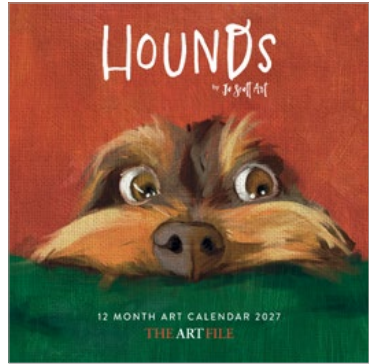

CAL17

Special order item

Please contact your representative

Special order item

Please contact your representative

© THE ART FILE / ROBERT READER / STACEY MCNEILL / MERLE GOLL / CARRIE NEELY / JO SCOTT / SUSIE ESSE / MELOO / NATASHA NEWTON / HERDY

SIZE: 300 x 300mm

NO. IN RANGE: 17 / BOARD: 350GSM GLOSS LAMINATED CARD COVER / 128GSM COATED PAPER