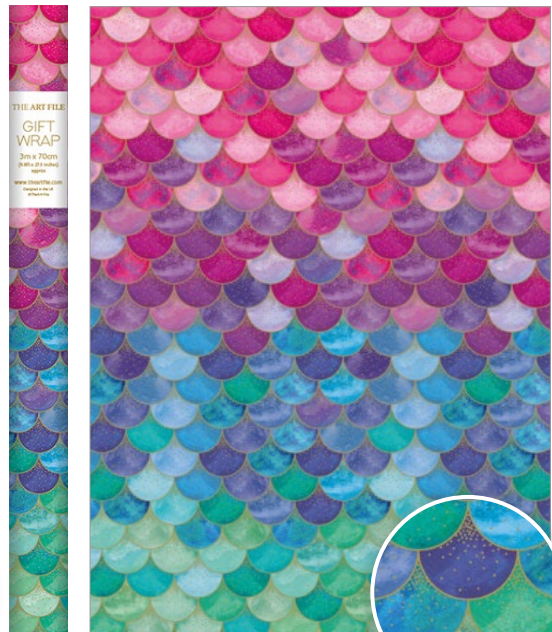

© THE ART FILE

No IN RANGE: 27 / MATERIAL: 80GSM COATED / LENGTH: 3 METRES

RW50

RW47
METALLIC INK

RW30
GOLD FOIL

RW28

RW46
METALLIC INK

RW40
METALLIC INK