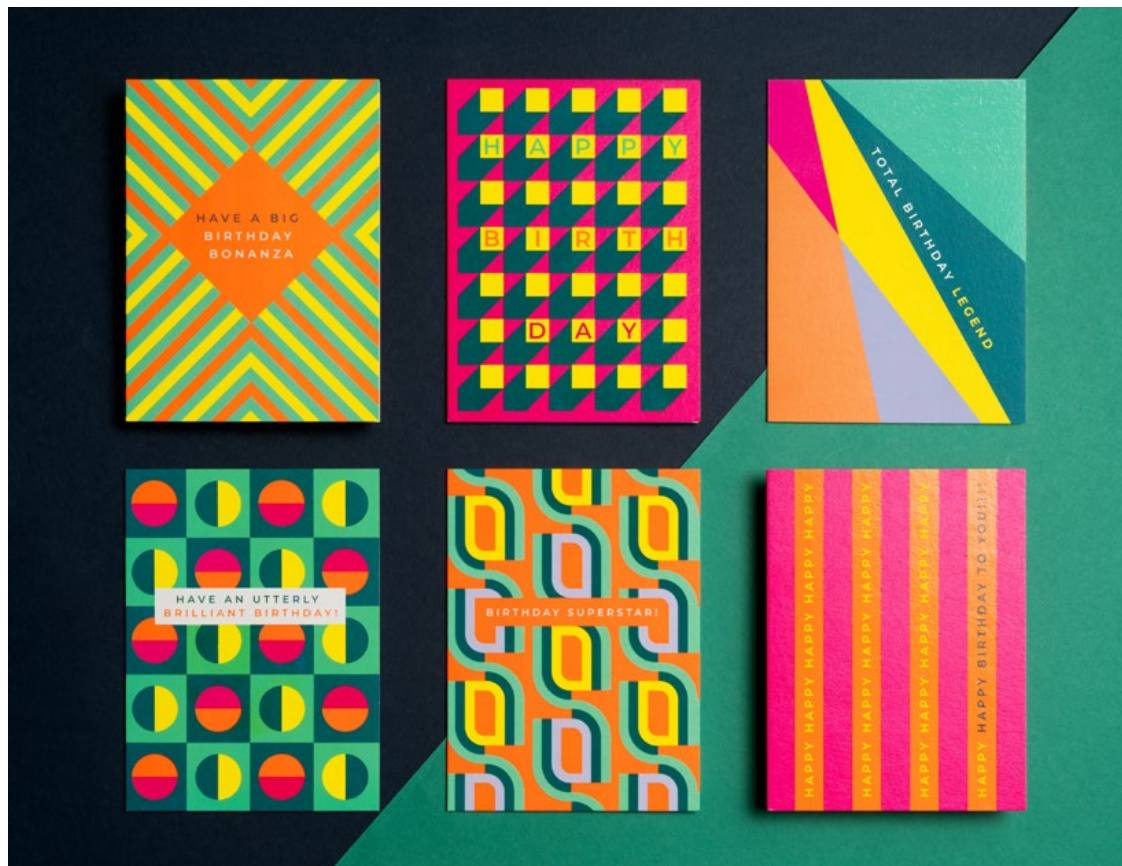

FU11
TOTAL BIRTHDAY LEGEND

FU10
HAPPY BIRTHDAY

FU09
HAVE AN UTTERLY
BRILLIANT BIRTHDAY!

FU08
HAPPY
BIRTH
DAY

FU07
HAPPY
BIRTHDAY!

FU06
HAVE A BIG
BIRTHDAY
BONANZA

FU05
HAVE THE BEST
BIRTHDAY EVER!

FU04
HAPPY BIRTHDAY
AMAZING YOU!

LOP EARED MERLIN

Lop-eared Merlin is a bold collection featuring detailed and dynamic images of animals and birds. These striking cards have been created using detailed lino printing and include a selection of portrait and landscape designs. Every card has been tastefully finished with embossing and is printed on a premium board.