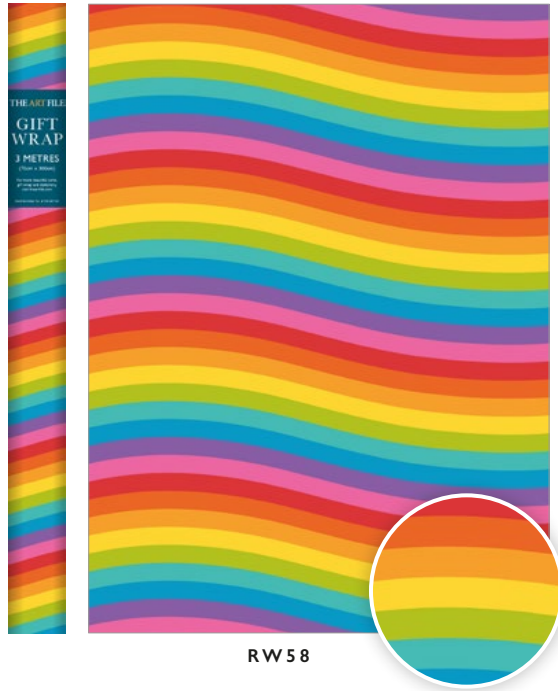

RW63

RW62

RW64

RW60

RW59

© English Heritage
Registered charity no. 1140351 (England). Registered company no. 07447221 (England).

© THE ART FILE

No IN RANGE: 27 / MATERIAL: 80GSM COATED / LENGTH: 3 METRES