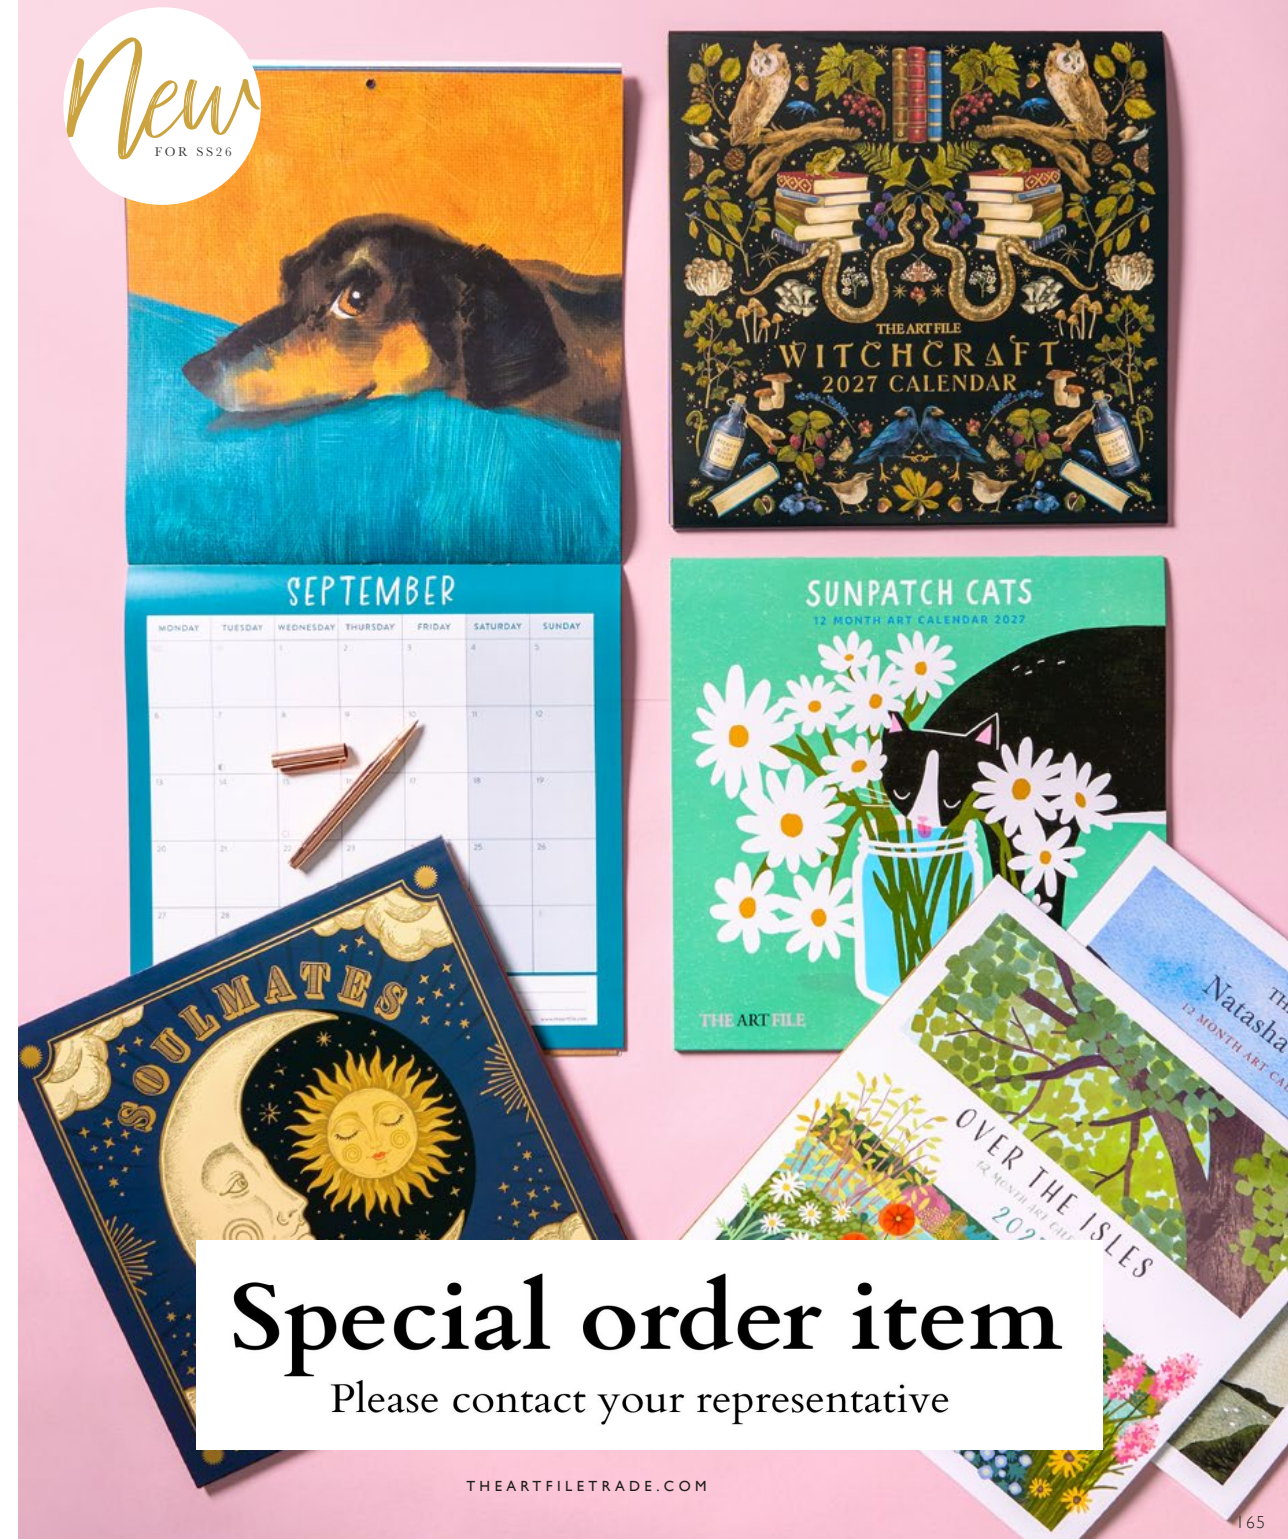

2027 WALL CALENDARS

These 12-month wall calendars are perfect for keeping track of events all year round! Choose between 16 new and exclusive designs in this collection, created by our talented in-house team and licensed artists. Every calendar contains 12 art illustrations, has a medium gloss finish and is completely plastic-free.