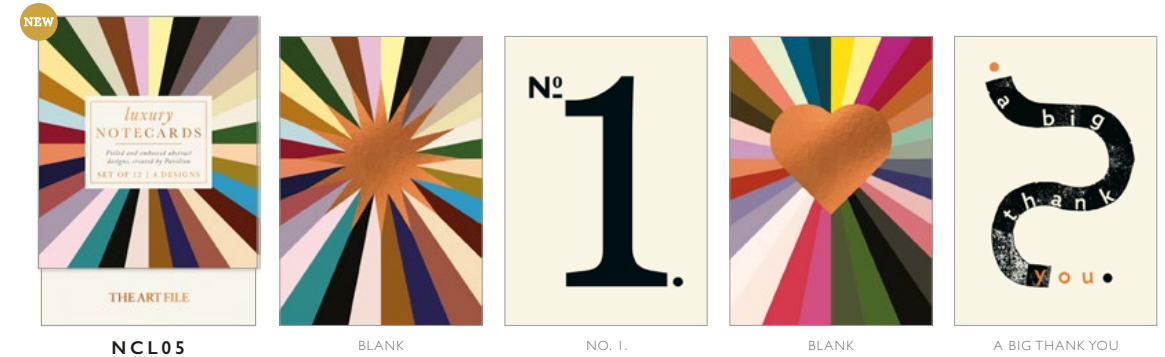

NCL05

BLANK

NO. 1.

BLANK

A BIG THANK YOU

BOX SIZE: W115 x H160 x D21mm CARD SIZE: 105 x 150mm FINISH: EMBOSS / DEBOSS / HOT FOIL / NO. IN RANGE: 6 / BOARD: 310GSM PREMIUM BOARD / ENVELOPE: IVORY, 114 x 162mm