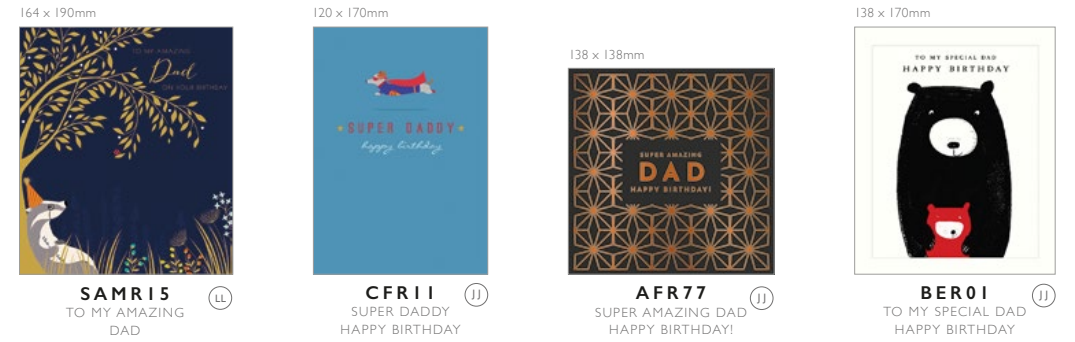

RELATIONS CARDS

DAD