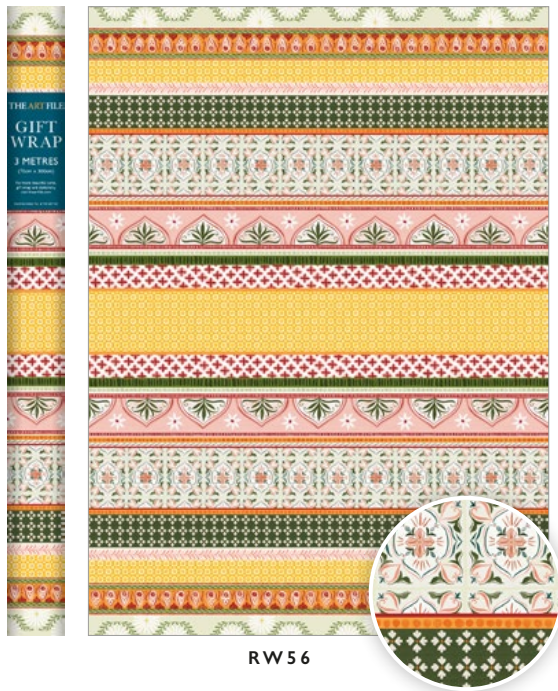

RW56

© THE ART FILE

No IN RANGE: 27 / MATERIAL: 80GSM COATED / LENGTH: 3 METRES