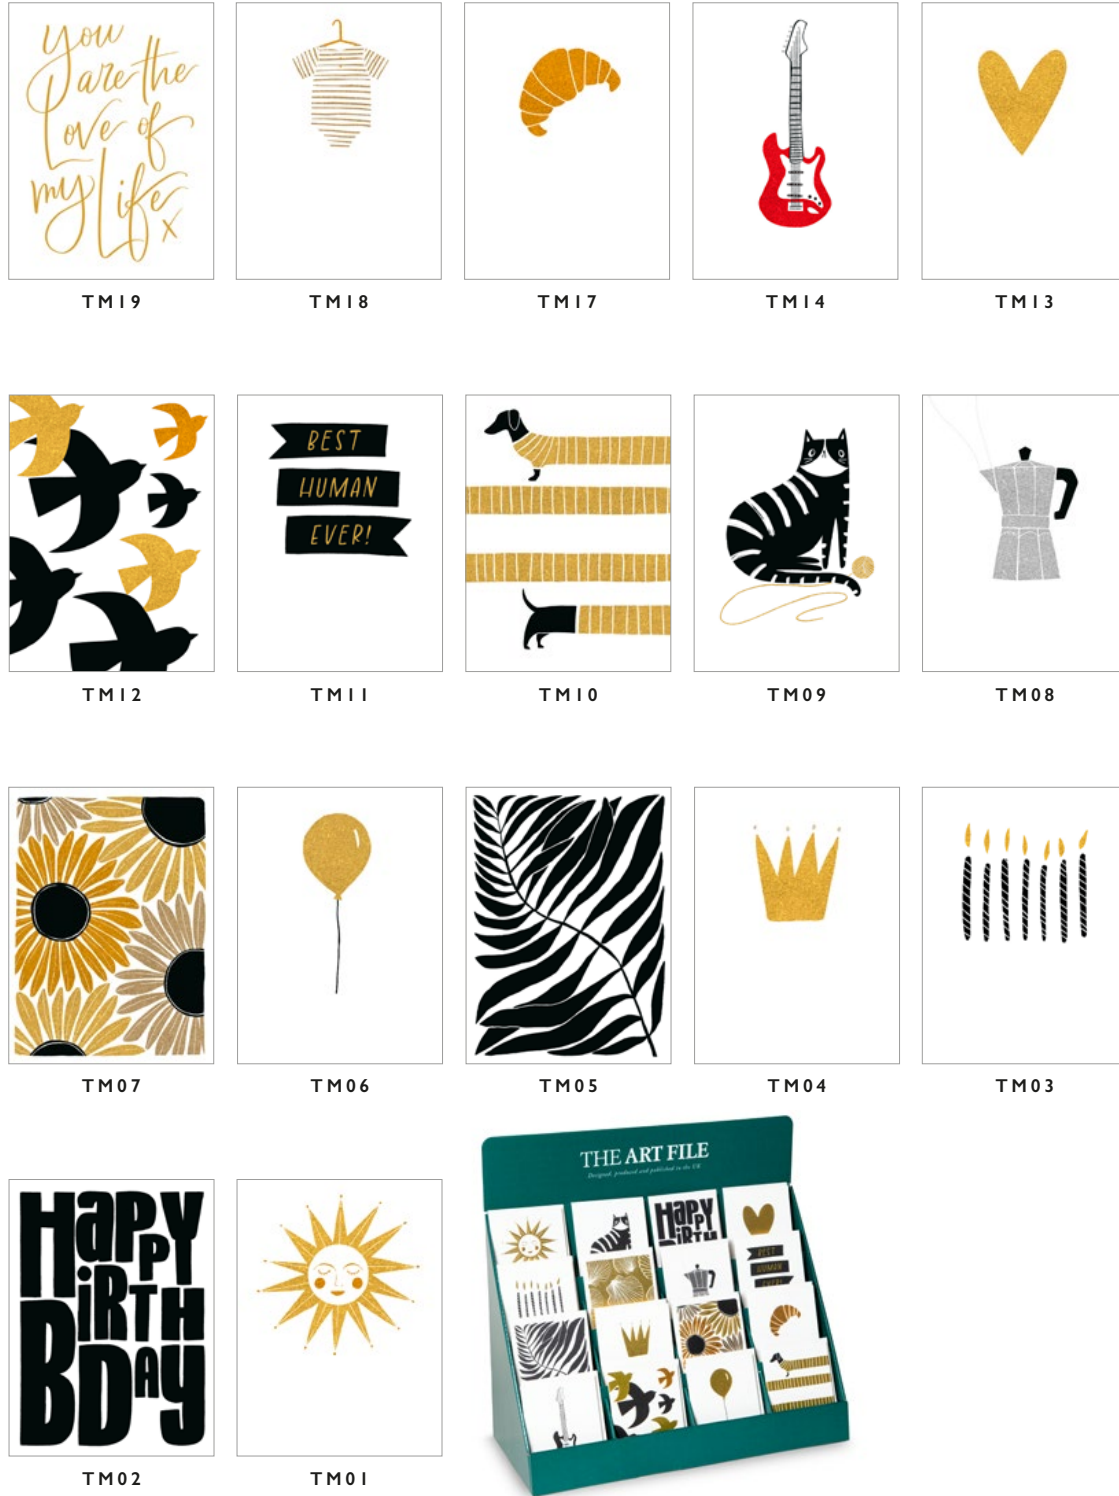

SK32

SK31

SK30