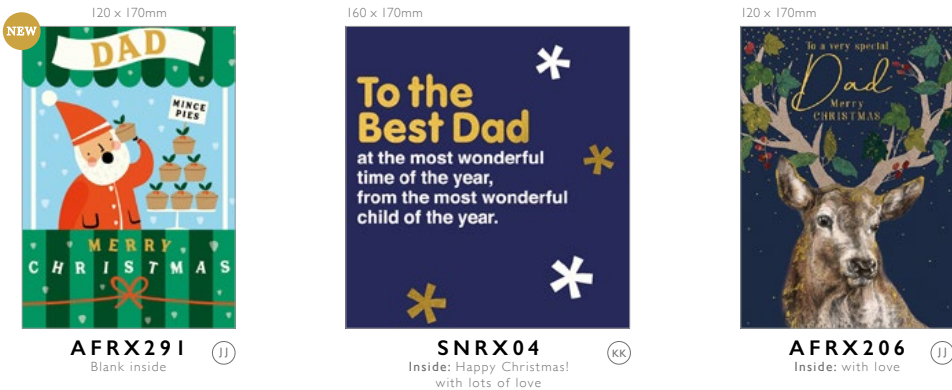

DAD

DAUGHTER & SON-IN-LAW

SON & DAUGHTER-IN-LAW

GIRLFRIEND

NEPHEW

BOYFRIEND

DAUGHTER

SISTER

GRANDCHILDREN

GRANDSON

GRANDDAUGHTER

BROTHER

SISTER & BROTHER-IN-LAW

BROTHER & SISTER-IN-LAW

NIECE

GRANDAD

GRANDMA

GRANDPARENTS