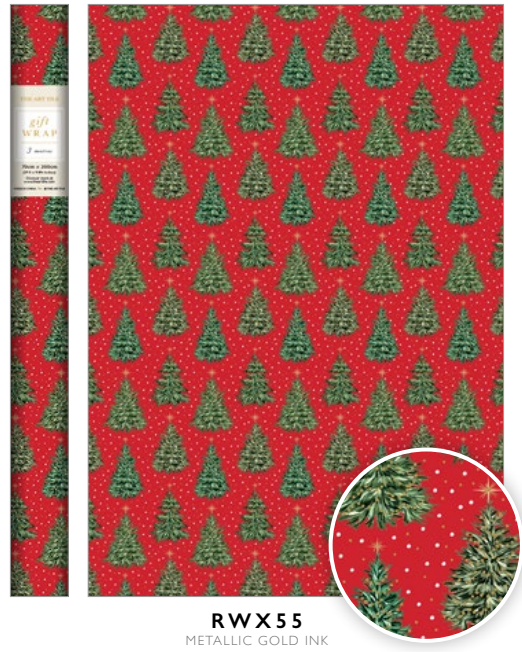

RWX55
METALLIC GOLD INK