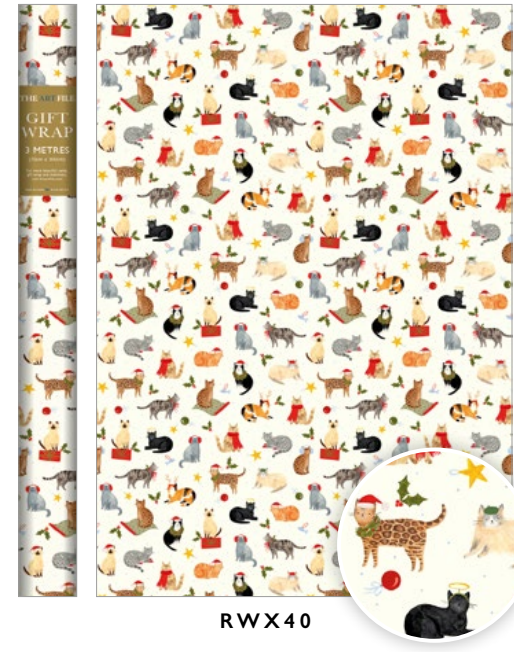

RWX52
METALLIC GOLD INK

SHEET SIZE: 3m x 70cm / MATERIAL: 80GSM COATED PAPER

THEARTFILETRADE.COM | 0115 850 7490

RWX40

SHEET SIZE: 3m x 70cm / MATERIAL: 80GSM COATED PAPER