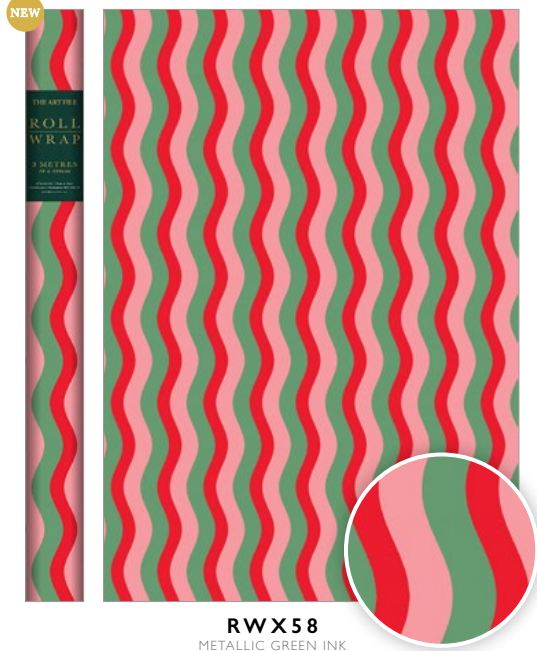

NEW

RWX61
METALLIC GOLD INK

NEW

RWX60

SHEET SIZE: 3m x 70cm / MATERIAL: 80GSM COATED PAPER

RWX59
METALLIC RED INK

RWX58
METALLIC GREEN INK

RWX52
METALLIC GOLD INK